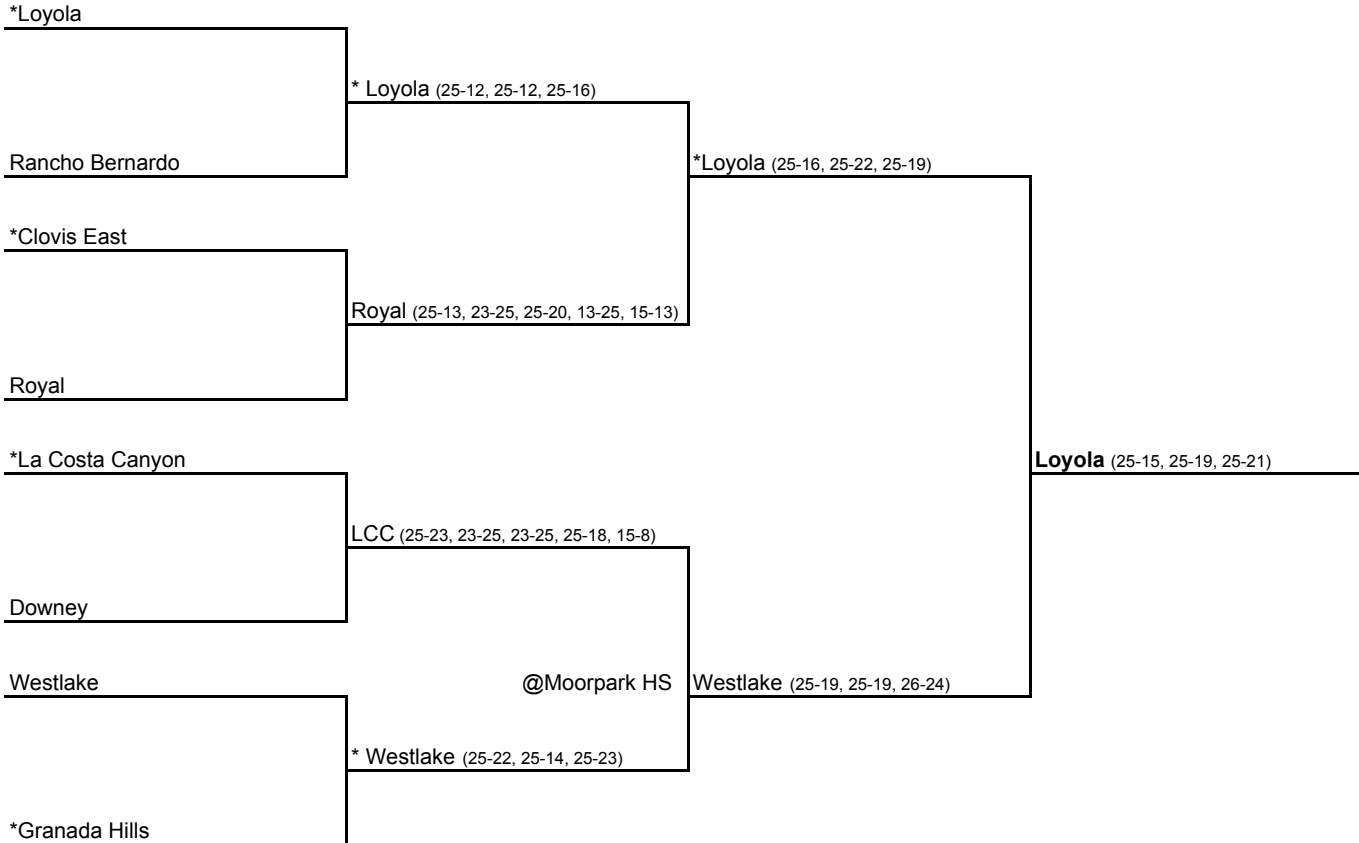

REGIONAL FINALS

Saturday, June 6, 2009
Capistrano Valley HS, 7:30pm

Seeded Teams

1. Loyola
2. Westlake
3. La Costa Canyon
4. Clovis East
5. Royal
6. Downey
7. Granada Hills
8. Rancho Bernardo

Host Priority

- | | |
|-----------------------------------------|-----------------------------------------|
| 1 Loyola, Los Angeles (SS) 27-2 | 5 Westlake, Westlake Village (SS) 19-2 |
| 2 La Costa Canyon, Carlsbad (SDS) 24-10 | 6 Royal, Simi Valley (SS) 21-7 |
| 3 Clovis East, Clovis (CSS) 26-3 | 7 Downey (SS) 21-2 |
| 4 Granada Hills (LAS) 20-2 | 8 Rancho Bernardo, San Diego (SDS) 27-9 |

*Indicates host school.

Round I and Regional Semifinal games to be played at 7:00 p.m., unless otherwise noted.

In Division I only, host school determined by host priority in first round and by seeding in subsequent rounds.