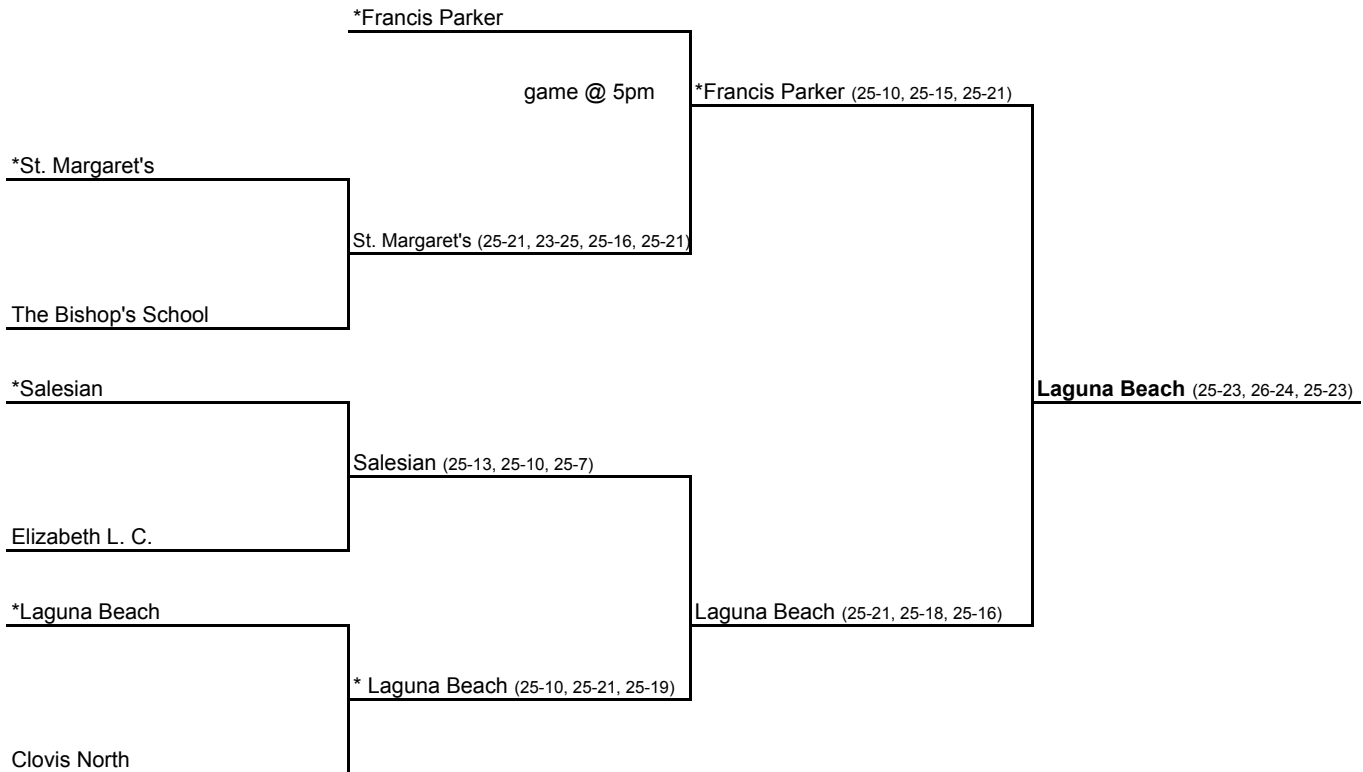

www.cifstate.org

2009 CIF SOUTHERN CALIFORNIA REGIONAL VOLLEYBALL CHAMPIONSHIPS BOYS DIVISION III

FARMERS

ROUND I

Tuesday, June 2, 2009
Home Sites, 7:00pm

REGIONAL SEMIFINALS

Thursday, June 4, 2009
Home Sites, 7:00pm

REGIONAL FINALS

Saturday, June 6, 2009
Capistrano Valley HS, 3:00pm

Seeded Teams

1 Francis Parker, San Diego (SDS) 30-3	5 The Bishop's School, La Jolla (SDS) 17-8
2 Laguna Beach (SS) 23-5	6 Elizabeth L.C., Cudahy (LAS) 10-3
3 Salesian, Los Angeles (SS) 23-6	7 Clovis North, Fresno (CS) 15-16
4 St. Margaret's, San Juan Capistrano (SS) 17-4	

*Indicates host school.

Round I and Regional Semifinal games to be played at 7:00 p.m., unless otherwise noted.

In Division I only, host school determined by host priority in first round and by seeding in subsequent rounds.