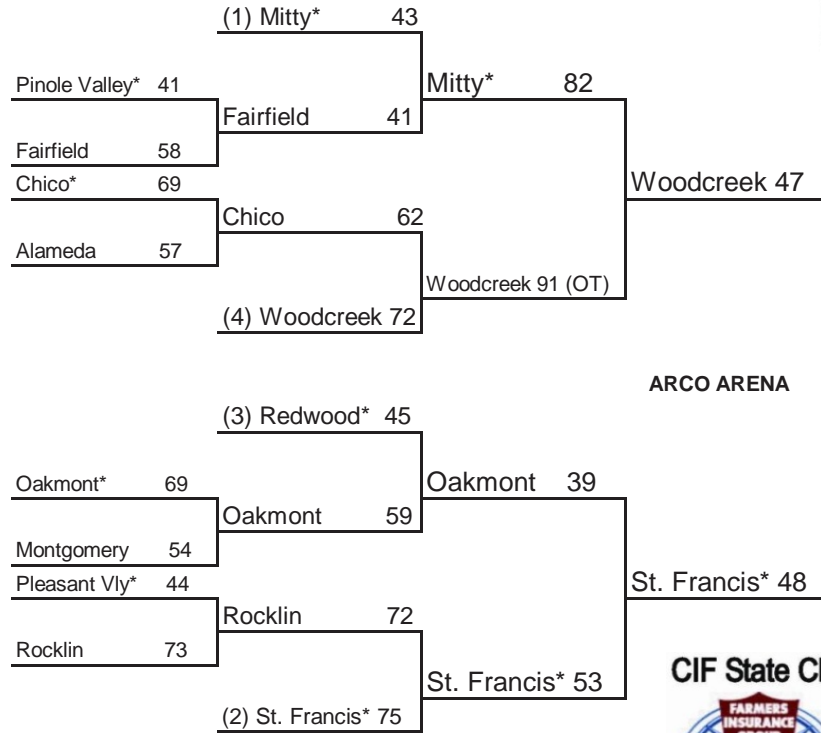

2010 CIF STATE BOYS DIV II BASKETBALL CHAMPIONSHIPS PRESENTED BY FARMERS

1ST ROUND	2ND ROUND	REG. SEMI-FINALS	REG. FINALS	STATE FINALS	REG. FINALS	REG. SEMI-FINALS	2ND ROUND	1ST ROUND
TUE MAR 9	THUR MAR 11	SAT MAR 13	SAT MAR 20	FRI MAR 26	SAT MAR 20	SAT MAR 13	THUR MAR 11	TUE MAR 9
7:00 P.M.	7:00 P.M.	7:00 P.M.	4:00 P.M.	8:00 P.M.	4:00 P.M.	7:00 P.M.	7:00 P.M.	7:00 P.M.

RABOBANK ARENA

Northern California Bracket

ARCO ARENA