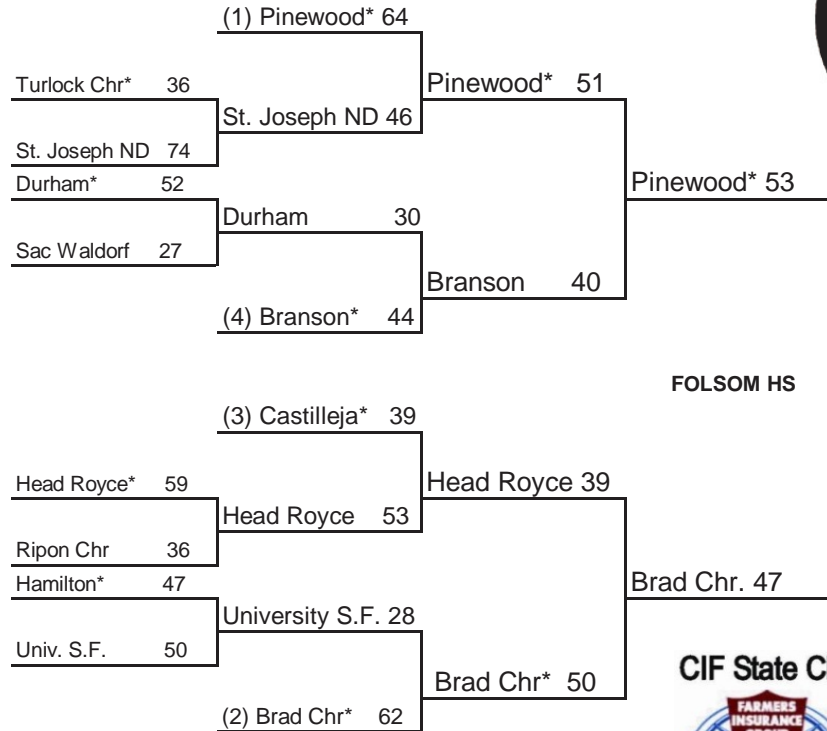

2010 CIF STATE GIRLS DIV V BASKETBALL CHAMPIONSHIPS PRESENTED BY FARMERS

1ST ROUND	2ND ROUND	REG. SEMI-FINALS	REG. FINALS	STATE FINALS	REG. FINALS	REG. SEMI-FINALS	2ND ROUND	1ST ROUND
TUE MAR 9	THUR MAR 11	SAT MAR 13	SAT MAR 20	SAT MAR 27	SAT MAR 20	SAT MAR 13	THUR MAR 11	TUE MAR 9
7:00 P.M.	7:00 P.M.	7:00 P.M.	1:00 P.M.	9:30 A.M.	1:00 P.M.	7:00 P.M.	7:00 P.M.	7:00 P.M.

RABOBANK ARENA

Northern California Bracket