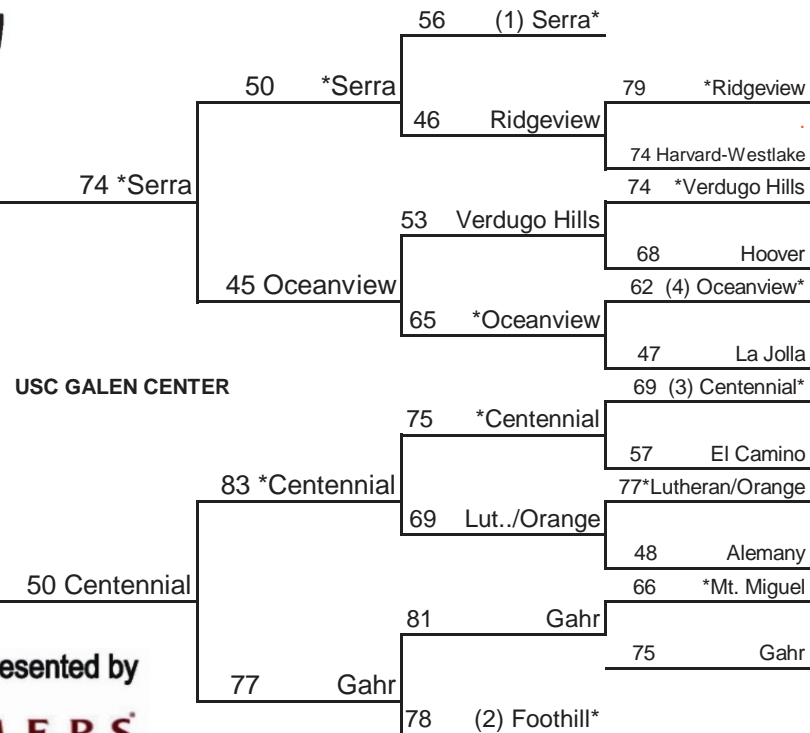

Southern California Bracket

*Denotes Home Team / Host Priority Number will determine host starting in 2nd Round
Number in parentheses denotes seeded teams

North Host Priority

1 Bishop O'Dowd, Oakland (NCS) 27-3	9 St. Mary's, Stockton (SJS) 22-8
2 Sacramento (SJS) 24-6	10 Burlingame (CCS) 21-9
3 Enterprise, Redding (NS) 22-6	11 Analy, Sebastopol (NCS) 28-2
4 Vista Del Lago, Folsom (SJS) 28-3	12 El Cerrito (NCS) 25-4
5 Sac. Heart Cath., San Francisco (CCS) 14-14	
6 Center, Antelope (SJS) 26-3	
7 Miramonte, Orinda (NCS) 17-13	
8 Foothill, Palo Cedro (NS) 18-10	

South Host Priority

1 Serra, Gardena (SS) 30-2	9 Harvard-Westlake, North Hollywood (SS) 25-5
2 Foothill, Santa Ana (SS) 29-2	10 Gahr, Cerritos (SS) 25-5
3 Centennial, Compton (SS) 25-6	11 Alemany, Mission Hills (SS) 11-17
4 Oceanview, Huntington Beach (SS) 27-4	12 Hoover, Fresno (CS) 20-10
5 Verdugo Hills (LAS) 24-7	13 La Jolla (SDS) 20-11
6 Lutheran, Orange (SS) 23-8	14 El Camino, Woodland Hills (LAS) 16-14
7 Mt. Miguel, Spring Valley (SDS) 26-6	
8 Ridgeview, Bakersfield (CS) 25-5