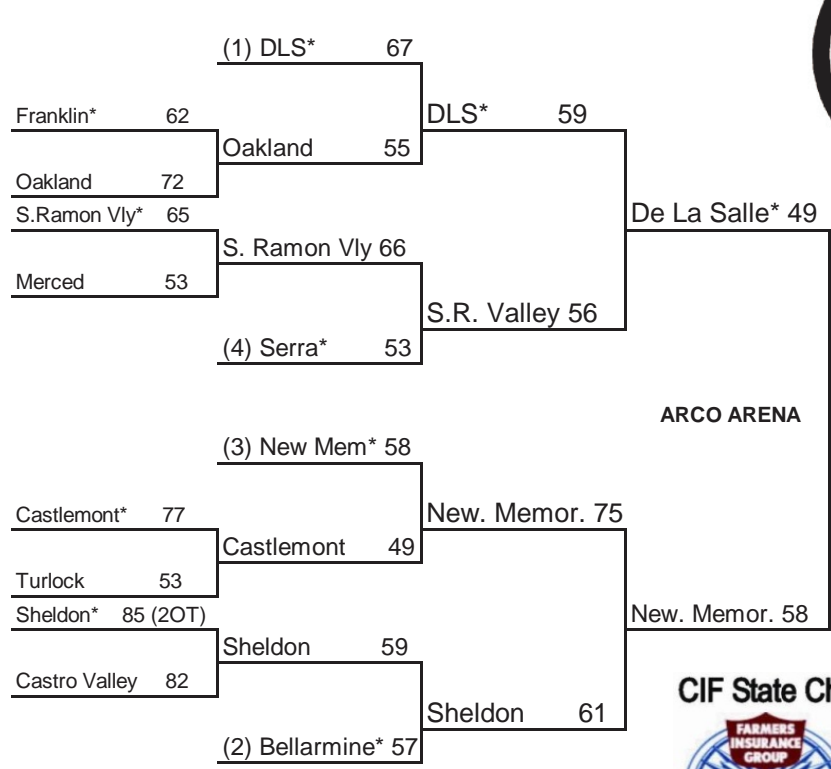

# 2010 CIF STATE BOYS DIV I BASKETBALL CHAMPIONSHIPS PRESENTED BY FARMERS

1ST ROUND	2ND ROUND	REG. SEMI-FINALS	REG. FINALS	STATE FINALS	REG. FINALS	REG. SEMI-FINALS	2ND ROUND	1ST ROUND
TUE MAR 9	THUR MAR 11	SAT MAR 13	SAT MAR 20	SAT MAR 27	SAT MAR 20	SAT MAR 13	THUR MAR 11	TUE MAR 9
7:00 P.M.	7:00 P.M.	7:00 P.M.	8:00 P.M.	8:00 P.M.	8:00 P.M.	7:00 P.M.	7:00 P.M.	7:00 P.M.

## Northern California Bracket

## Southern California Bracket

\*Denotes Home Team / Host Priority Number will determine host starting in 2nd Round  
Number in parentheses denotes seeded teams