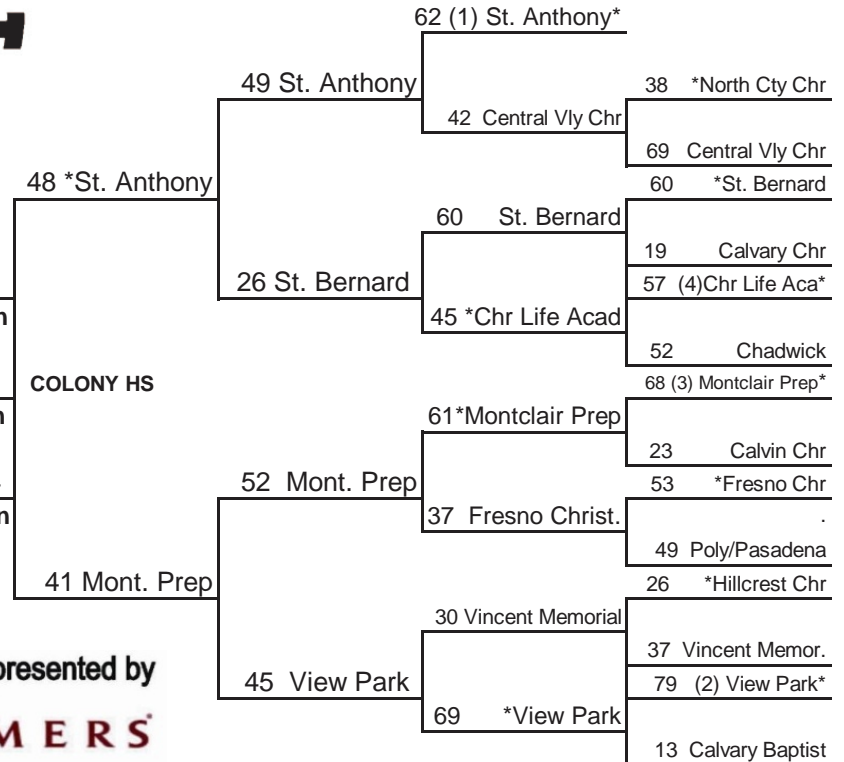

Southern California Bracket

*Denotes Home Team / Host Priority Number will determine host starting in 2nd Round
Number in parentheses denotes seeded teams

North Host Priority

1 Pinewood, L. Al. Hills (CCS) 23-6	9 St. Joseph Notre Dame, Ala (NCS) 23-6
2 Bradshaw Christian, Sac (SJS) 22-8	10 Univ. San Francisco (NCS) 19-12
3 Castilleja, Palo Alto (CCS) 20-9	11 Ripon Christian (SJS) 12-15
4 Branson, Ross (NCS) 18-13	12 Sac Waldorf, Fair Oaks (SJS) 20-9
5 Durham (NS) 27-3	
6 Head Royce, Oak (NCS) 27-5	
7 Hamilton (NS) 27-3	
8 Turlock Christian (SJS) 26-5	

South Host Priority

1 St. Anthony, Long Beach (SS) 22-9	9 Central Valley Chr, Visalia (CS) 20-7
2 View Park, Los Angeles (LAS) 27-6	10 Vincent Memorial, Calexico (SDS) 19-6
3 Montclair Prep, Sepulveda (SS) 21-7	11 Poly, Pasadena (SS) 22-4
4 Christian Life Acad., Escondido (SDS) 24-3	12 Calvary Chr, San Diego (SDS) 18-9
5 St. Bernard, Playa del Rey (SS) 18-14	13 Chadwick, Palos Verdes (SS) 18-10
6 Fresno Chr (CS) 21-7	14 Calvin Chr, Escondido (SDS) 17-9
7 Hillcrest Chr, Granada Hills (SS) 17-9	15 Calvary Baptist, La Verne (SS) 18-8
8 North County Chr, Atascadero (SS) 19-5