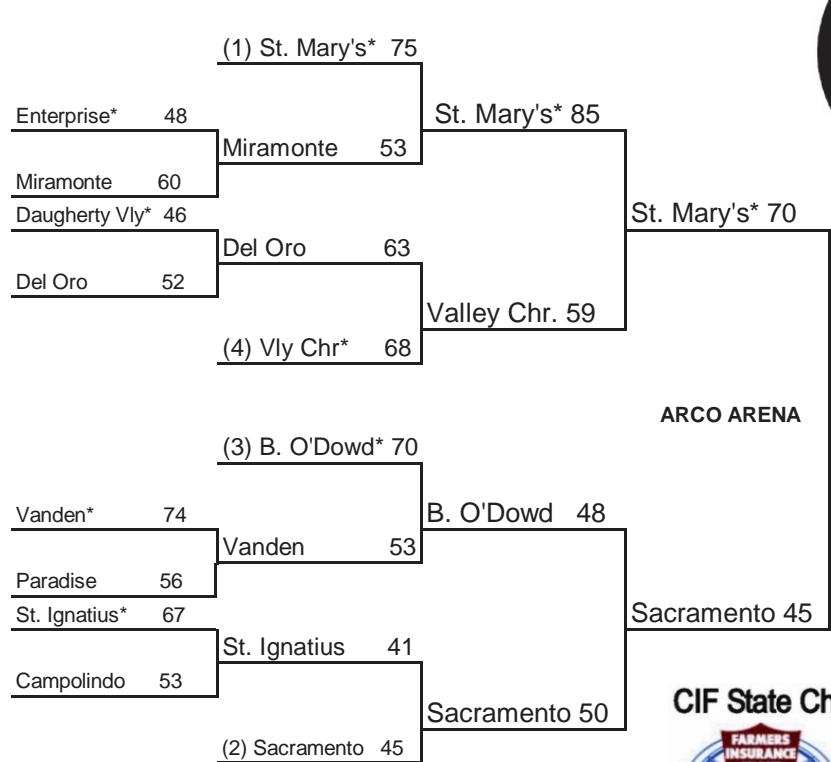

2010 CIF STATE GIRLS DIV III BASKETBALL CHAMPIONSHIPS PRESENTED BY FARMERS

1ST ROUND	2ND ROUND	REG. SEMI-FINALS	REG. FINALS	STATE FINALS	REG. FINALS	REG. SEMI-FINALS	2ND ROUND	1ST ROUND
TUE MAR 9	THUR MAR 11	SAT MAR 13	SAT MAR 20	SAT MAR 27	SAT MAR 20	SAT MAR 13	THUR MAR 11	TUE MAR 9
7:00 P.M.	7:00 P.M.	7:00 P.M.	10:00 A.M.	1:30 P.M.	10:00 A.M.	7:00 P.M.	7:00 P.M.	7:00 P.M.

RABOBANK ARENA

Northern California Bracket