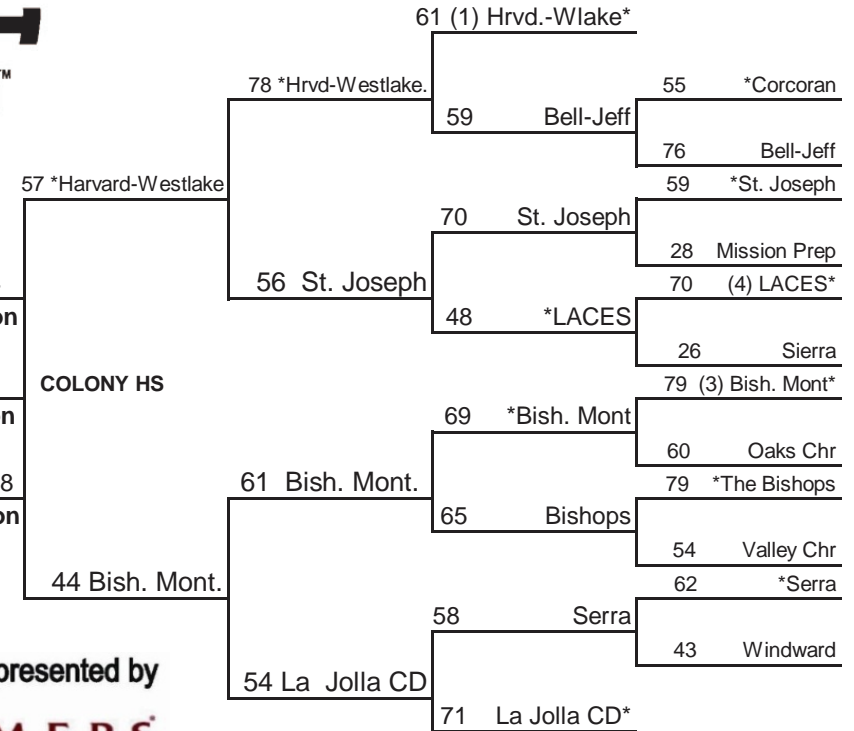

Southern California Bracket

*Denotes Home Team / Host Priority Number will determine host starting in 2nd Round
Number in parentheses denotes seeded teams

North Host Priority

1 St. Mary's Berkeley, (NCS) 28-3	9 Christian Brothers, Sac (SJS) 19-11
2 Modesto Christian (SJS) 27-4	10 Lassen, Susanville (NS) 14-12
3 McKinleyville (NCS) 27-3	11 Colfax (SJS) 18-12
4 Argonaut, Jackson (SJS) 30-1	12 Piedmont (NCS) 23-8
5 Santa Cruz (CCS) 24-5	
6 Central Valley, Sht Lake (NS) 19-10	
7 Justin-Siena, Napa (NCS) 27-4	
8 Mercy, S.F. (CCS) 21-8	

South Host Priority

1 Harvard-Westlake, North Hollywood (SS) 30-1	9 Bell-Jeff, Burbank (SS) 24-6
2 La Jolla Country Day, La Jolla (SDS) 25-3	10 Windward, Los Angeles (SS) 17-10
3 Bishop Montgomery, Torrance (SS) 26-7	11 Valley Christian, Cerritos (SS) 23-7
4 LACES, Los Angeles (LAS) 29-5	12 Mission Prep, San Luis Obispo (CS) 15-12
5 St. Joseph, Santa Maria (SS) 25-4	13 Sierra, Tollhouse (CS) 21-9
6 The Bishops, La Jolla (SDS) 25-7	14 Oaks Christian, Westlake (SS) 24-5
7 Serra, Gardena (SS) 24-7	
8 Corcoran (CS) 24-5