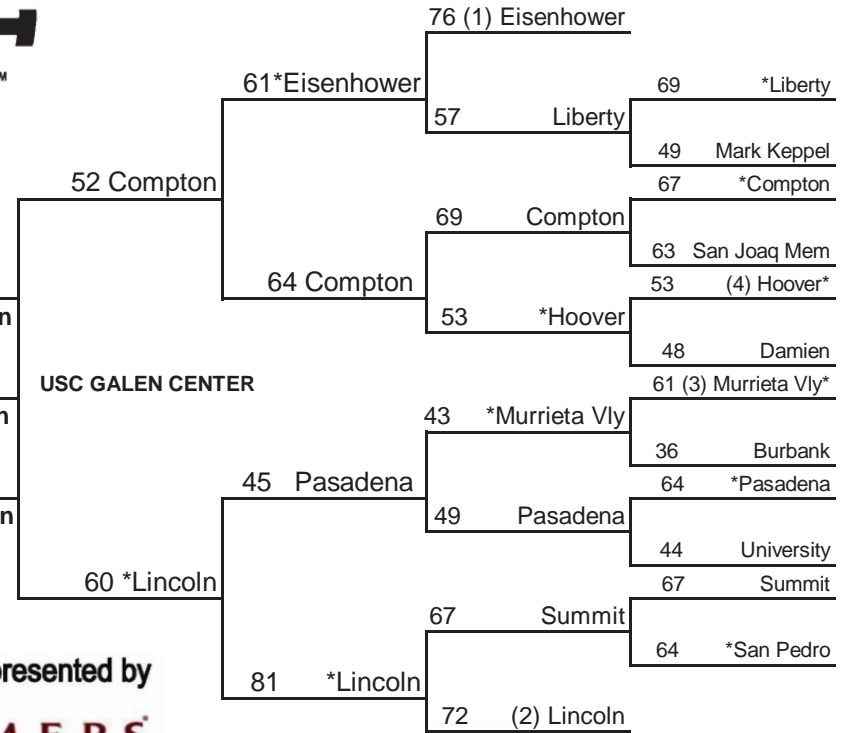

USC GALEN CENTER

CIF State Championships presented by

FARMERS

*Denotes Home Team / Host Priority Number will determine host starting in 2nd Round
Number in parentheses denotes seeded teams

North Host Priority

1. 1 Arch Mitty, San Jose (CCS) 20-9
2. 2 St. Fran, Mountain View (CCS) 27-3
3. 3 Redwood, Larkspur (NCS) 29-2
4. 4 Woodcreek, Roseville (SJS) 26-5
5. 5 Chico (NS) 22-6
6. 6 Oakmont, Roseville (SJS) 22-7
7. 7 Plst Vly, Chico (NS) 18-10
8. 8 Pinole Valley (NCS) 20-10
9. 9 Fairfield (SJS) 24-6
10. 10 Rocklin (SJS) 21-9
11. 11 Mont., Santa Rosa (NCS) 22-7
12. 12 Alameda, (NCS) 19-10

South Host Priority

1. 1 Eisenhower, Rialto (SS) 28-5
2. 2 Lincoln, San Diego (SDS) 25-2
3. 3 Murrieta Valley (SS) 27-4
4. 4 Hoover, San Diego (SDS) 26-6
5. 5 Compton (SS) 18-14
6. 6 Pasadena (SS) 24-7
7. 7 Summit, Fontana (SS) 28-2
8. 8 Liberty, Bakersfield (CS) 22-8
9. 9 Mark Keppel, Alhambra (SS) 24-6
10. 10 San Pedro, (LAS) 20-10
11. 11 University, Los Angeles (LAS) 19-14
12. 12 San Joaquin Mem., Fresno (CS) 25-7
13. 13 Damien, La Verne (SS) 22-8
14. 14 Burbank (SS) 23-8