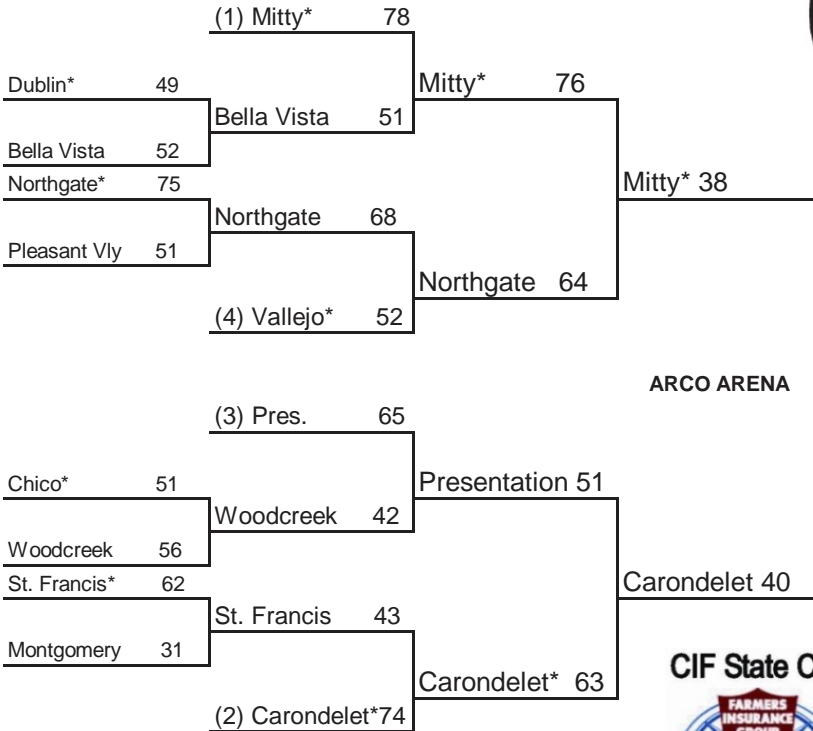

2010 CIF STATE GIRLS DIV II BASKETBALL CHAMPIONSHIPS PRESENTED BY FARMERS

1ST ROUND	2ND ROUND	REG. SEMI-FINALS	REG. FINALS	STATE FINALS	REG. FINALS	REG. SEMI-FINALS	2ND ROUND	1ST ROUND
TUE MAR 9	THUR MAR 11	SAT MAR 13	SAT MAR 20	FRI MAR 26	SAT MAR 20	SAT MAR 13	THUR MAR 11	TUE MAR 9
7:00 P.M.	7:00 P.M.	7:00 P.M.	2:00 P.M.	6:00 P.M.	2:00 P.M.	7:00 P.M.	7:00 P.M.	7:00 P.M.

RABOBANK ARENA

Northern California Bracket