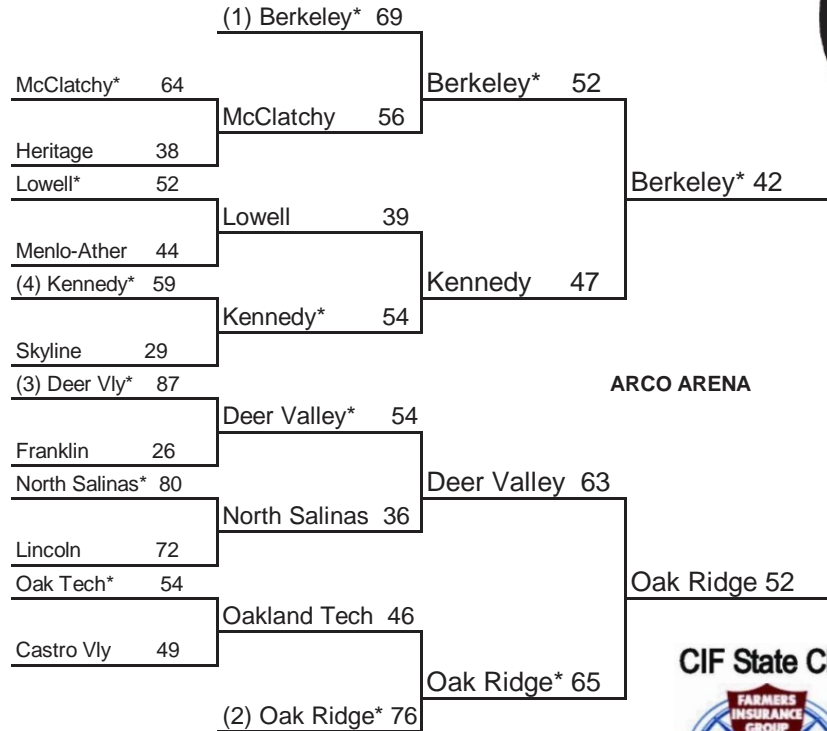

2010 CIF STATE GIRLS DIV I BASKETBALL CHAMPIONSHIPS PRESENTED BY FARMERS

1ST ROUND	2ND ROUND	REG. SEMI-FINALS	REG. FINALS	STATE FINALS	REG. FINALS	REG. SEMI-FINALS	2ND ROUND	1ST ROUND
TUE MAR 9	THUR MAR 11	SAT MAR 13	SAT MAR 20	SAT MAR 27	SAT MAR 20	SAT MAR 13	THUR MAR 11	TUE MAR 9
7:00 P.M.	7:00 P.M.	7:00 P.M.	6:00 P.M.	6:00 P.M.	6:00 P.M.	7:00 P.M.	7:00 P.M.	7:00 P.M.

RABOBANK ARENA

Northern California Bracket