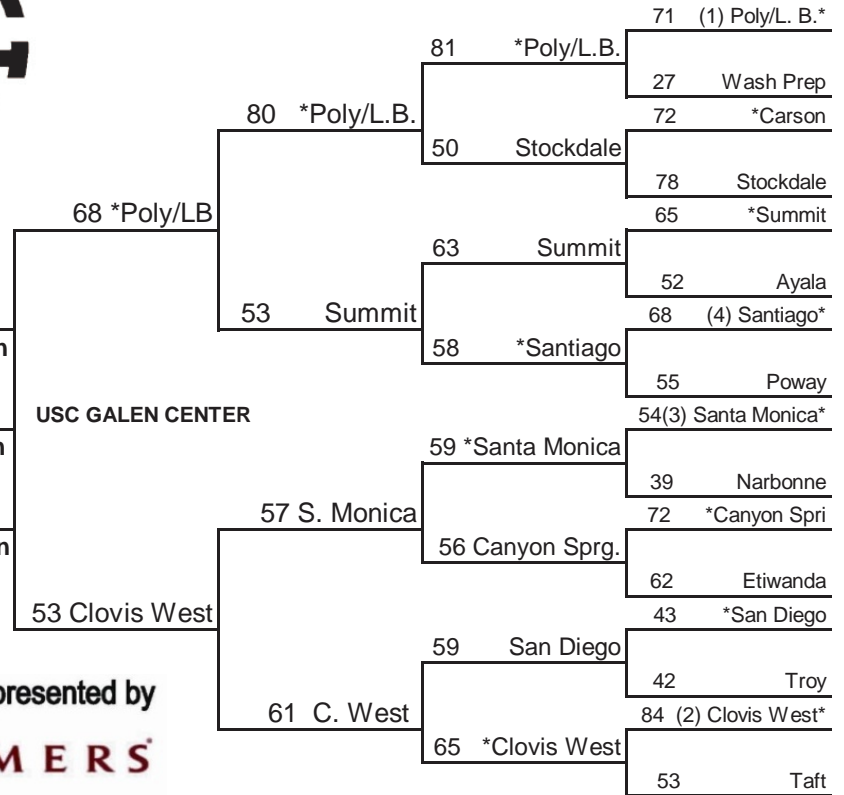

Southern California Bracket

*Denotes Home Team / Host Priority Number will determine host starting in 2nd Round
Number in parentheses denotes seeded teams

North Host Priority

1 Berkeley (NCS) 26-3	9 Heritage, Brentwood (NCS) 21-8
2 Oak Ridge, E.D. Hills (SJS) 28-3	10 Castro Valley (NCS) 17-12
3 Deer Valley, Antioch (NCS) 23-7	11 Lincoln, S.F. (SFS) 25-7
4 Kennedy, Sacramento (SJS) 27-4	12 Menlo Atherton (CCS) 15-16
5 Lowell, S.F. (SFS) 28-3	13 Skyline, Oakland (OS) 21-7
6 North Salinas (CCS) 24-3	14 Franklin, Elk Grove (SJS) 25-5
7 Oakland Tech (OS) 17-8	
8 McClatchy, Sac. (SJS) 23-6	

South Host Priority

1 Poly, Long Beach (SS) 27-2	9 Stockdale, Bakersfield (CS) 27-4
2 Clovis West (CS) 24-4	10 Troy, Fullerton (SS) 26-4
3 Santa Monica (SS) 25-6	11 Etiwanda (SS) 24-7
4 Santiago, Corona (SS) 29-3	12 Ayala, Chino Hills (SS) 22-7
5 Summit, Fontana (SS) 24-6	13 Poway (SDS) 27-4
6 Canyon Springs, Moreno Valley (SS) 26-3	14 Narbonne, Lomita (LAS) 22-10
7 San Diego (SDS) 28-5	15 Taft, Woodland Hills (LAS) 16-9
8 Carson (LAS) 22-8	16 Washington Prep, LA (LAS) 22-11