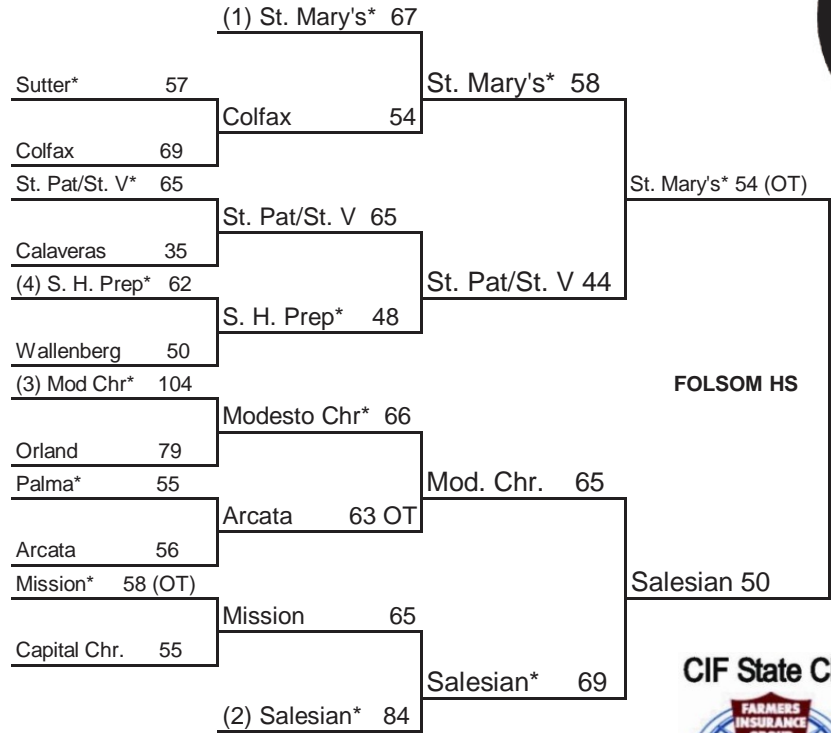

2010 CIF STATE BOYS DIV IV BASKETBALL CHAMPIONSHIPS PRESENTED BY FARMERS

1ST ROUND	2ND ROUND	REG. SEMI-FINALS	REG. FINALS	STATE FINALS	REG. FINALS	REG. SEMI-FINALS	2ND ROUND	1ST ROUND
TUE MAR 9	THUR MAR 11	SAT MAR 13	SAT MAR 20	FRI MAR 26	SAT MAR 20	SAT MAR 13	THUR MAR 11	TUE MAR 9
7:00 P.M.	7:00 P.M.	7:00 P.M.	7:00 P.M.	1:30 P.M.	7:00 P.M.	7:00 P.M.	7:00 P.M.	7:00 P.M.

RABOBANK ARENA

Northern California Bracket