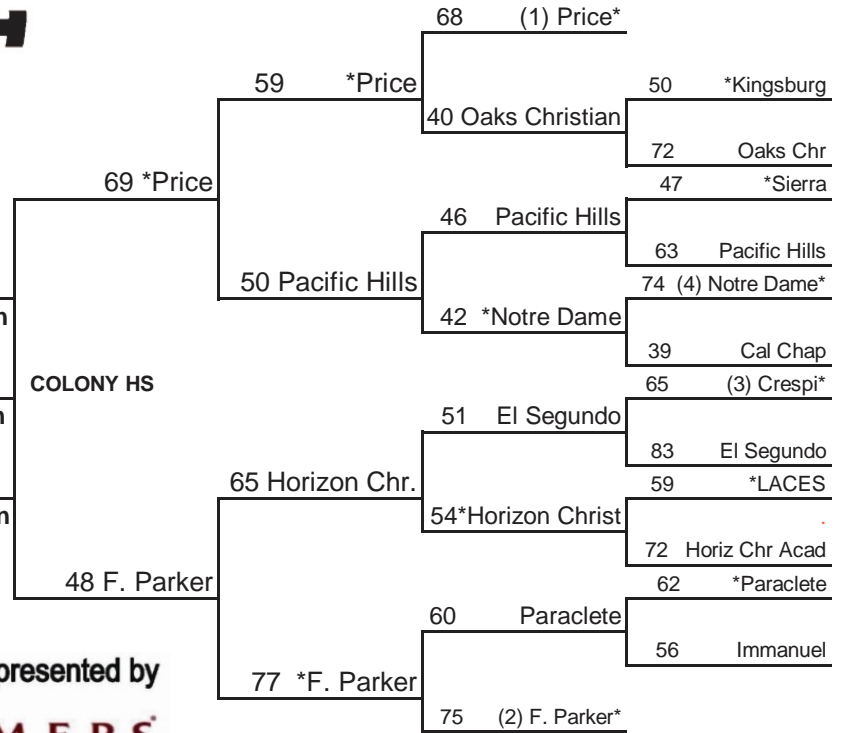

Southern California Bracket

*Denotes Home Team / Host Priority Number will determine host starting in 2nd Round
Number in parentheses denotes seeded teams

North Host Priority

1 St. Mary's Berkeley (NCS) 23-9	9 Colfax (SJS) 26-5
2 Salesian, Richmond (NCS) 30-2	10 Cap. Chr., Sacramento (SJS) 14-1
3 Modesto Christian (SJS) 22-8	11 Arcata (NCS) 25-5
4 Sac. Heart Prep, Atherton (CCS) 22-5	12 Calaveras, San Andreas (SJS) 23-7
5 St. Pat/St. Vin., Vallejo (NCS) 23-6	13 Wall., San Francisco (SFS) 20-7
6 Palma, Salinas (CCS) 23-4	14 Orland (NS) 20-9
7 Mission, San Francisco (SFS) 21-10	
8 Sutter (NS) 18-11	

South Host Priority

1 Price, Los Angeles (SS) 29-3	9 Oaks Christian, Westlake (SS) 19-9
2 Francis Parker, San Diego (SDS) 18-9	10 Immanuel, Reedley (CS) 21-10
3 Crespi, Encino (SS) 21-11	11 Horizon Chr. Acad., San Diego (SDS) 10-20
4 Notre Dame, Sherman Oaks (SS) 17-13	12 Pacific Hills, Los Angeles (SS) 18-11
5 Sierra, Tollhouse (CS) 21-6	13 Calvary Chapel, Santa Ana (SS) 14-13
6 LACES, Los Angeles (LAS) 12-18	14 El Segundo (SS) 19-11
7 Paraclete, Lancaster (SS) 21-7	
8 Kingsburg (CS) 16-12