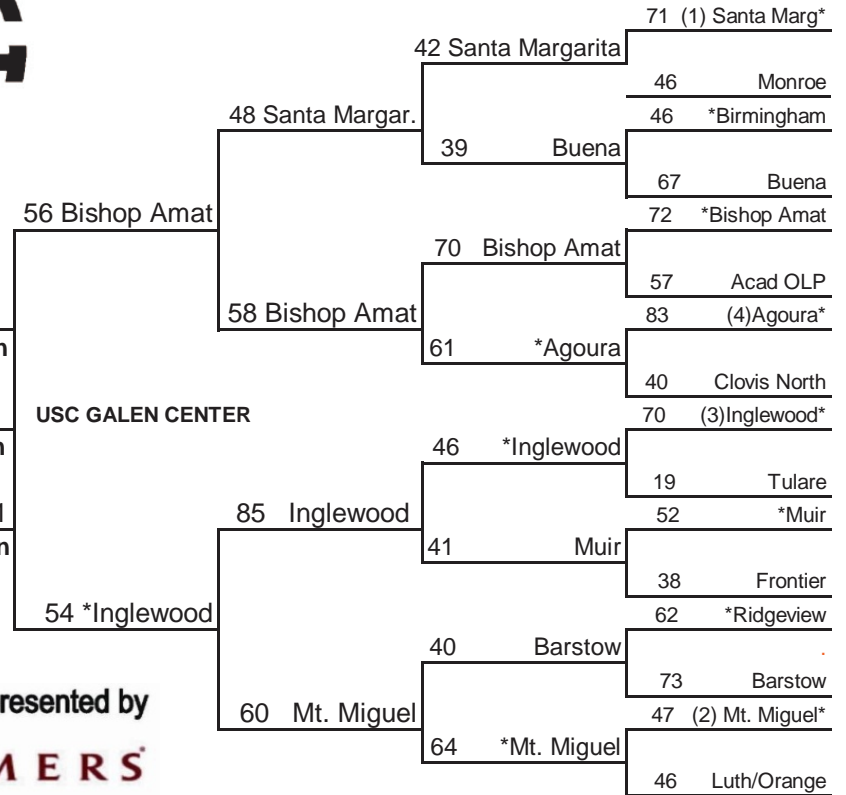

Southern California Bracket

*Denotes Home Team / Host Priority Number will determine host starting in 2nd Round
Number in parentheses denotes seeded teams

North Host Priority

1 St. Mary's, Stockton (SJS) 29-1	9 Miramonte, Orinda (NCS) 21-7
2 Sacramento (SJS) 25-6	10 Campolindo, Mor. (NCS) 20-9
3 Bishop O'Dowd, Oak (NCS) 26-3	11 Paradise (NS) 22-6
4 Valley Christian, S.J. (CCS) 22-6	12 Del Oro, Loomis (SJS) 25-5
5 Daugh Vly San Ramon (NCS) 26-3	
6 Vanden, Fairfield (SJS) 25-5	
7 St. Ignatius, S.F. (CCS) 19-9	
8 Enterprise, Redding (NS) 24-4	

South Host Priority

1 Santa Margarita (SS) 23-6	9 Buena, Ventura (SS) 21-9
2 Mt. Miguel, Spring Valley (SDS) 30-2	10 Barstow (SS) 23-3
3 Inglewood (SS) 26-5	11 Frontier, Bakersfield (CS) 23-8
4 Agoura (SS) 29-1	12 Academy OLP, San Diego (SDS) 23-8
5 Bishop Amat, La Puente (SS) 23-7	13 Clovis North (CS) 20-9
6 Muir, Pasadena (SS) 21-8	14 Tulare Western, Tulare (CS) 20-3
7 Ridgeview, Bakersfield (CS) 23-8	15 Lutheran, Orange (SS) 24-6
8 Birmingham, Lake Balboa (LAS) 18-9	16 Monroe, North Hills (LAS) 23-8