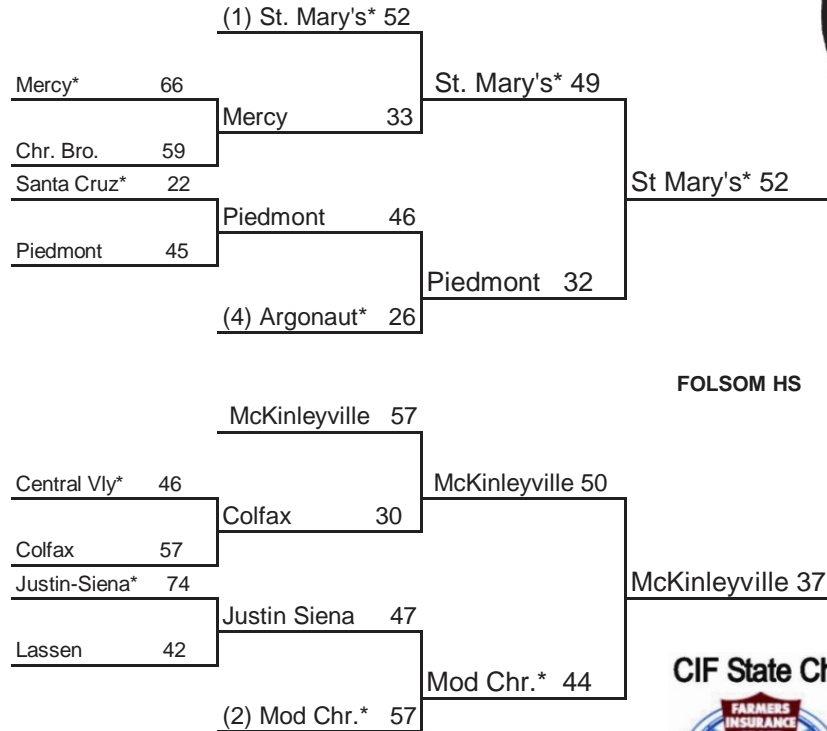

2010 CIF STATE GIRLS DIV IV BASKETBALL CHAMPIONSHIPS PRESENTED BY FARMERS

1ST ROUND	2ND ROUND	REG. SEMI-FINALS	REG. FINALS	STATE FINALS	REG. FINALS	REG. SEMI-FINALS	2ND ROUND	1ST ROUND
TUE MAR 9	THUR MAR 11	SAT MAR 13	SAT MAR 20	FRI MAR 26	SAT MAR 20	SAT MAR 13	THUR MAR 11	TUE MAR 9
7:00 P.M.	7:00 P.M.	7:00 P.M.	5:00 P.M.	3:30 P.M.	5:00 P.M.	7:00 P.M.	7:00 P.M.	7:00 P.M.

RABOBANK ARENA

Northern California Bracket