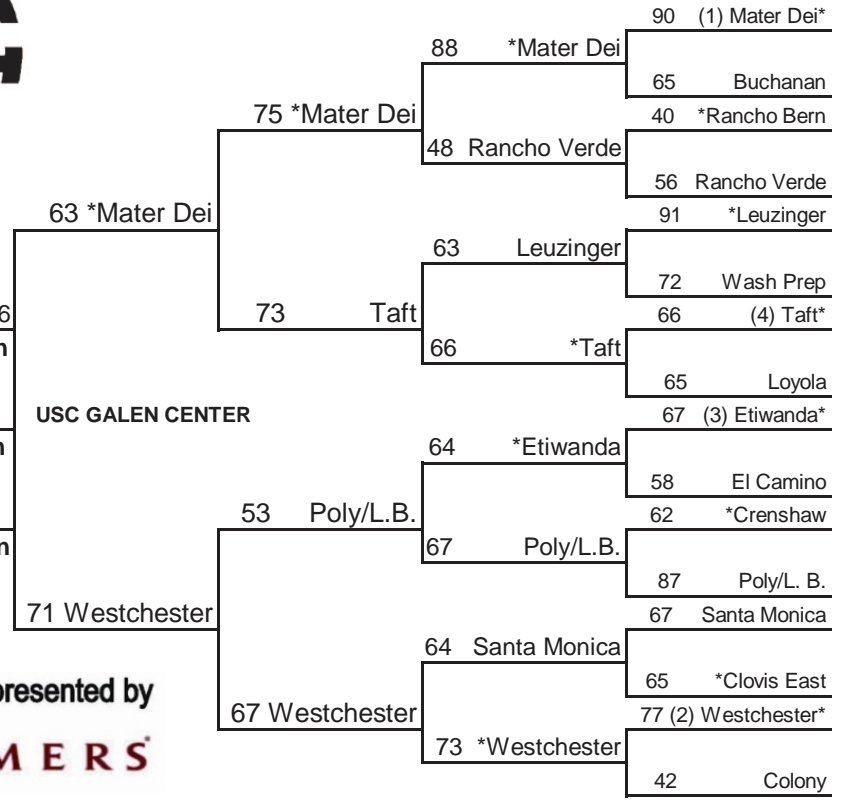

Southern California Bracket

*Denotes Home Team / Host Priority Number will determine host starting in 2nd Round
Number in parentheses denotes seeded teams

North Host Priority

1 De La Salle, Concord (NCS) 27-2	9 Oakland (OS) 17-11
2 Bellarmine, San Jose (CCS) 24-5	10 Castro Valley (NCS) 23-6
3 Newark Memorial (NCS) 27-4	11 Turlock (SJS) 24-6
4 Serra, San Mateo (CCS) 24-6	12 Merced (SJS) 25-5
5 San Ramon Valley, Danville (NCS) 26-3	
6 Castlemont, Oakland (OS) 16-12	
7 Sheldon, Sacramento (SJS) 26-5	
8 Franklin, Elk Grove (SJS) 26-5	

South Host Priority

1 Mater Dei, Santa Ana (SS) 29-1	9 Rancho Verde, Moreno Vly (SS) 26-4	
2 Westchester (LAS) 27-3	10 Clovis East (CS) 26-7	
3 Etiwanda (SS) 23-9	11 Poly, Long Beach (SS) 26-4	
4 Taft, Woodland Hills (LAS) 24-5	12 Wash. Prep, Los Angeles (LAS) 22-7	
5 Leuzinger, Lawndale (SS) 24-7	13 Loyola, Los Angeles (SS) 26-3	
6 Crenshaw, Los Angeles (LAS) 21-4	14 El Camino, Oceanside (SDS) 21-11	
7 Santa Monica (SS) 24-7	15 Colony, Ontario (SS) 24-7	
8 Rancho Bernardo, San Diego (SDS) 21-11	16 Buchanan, Clovis (CS) 22-7