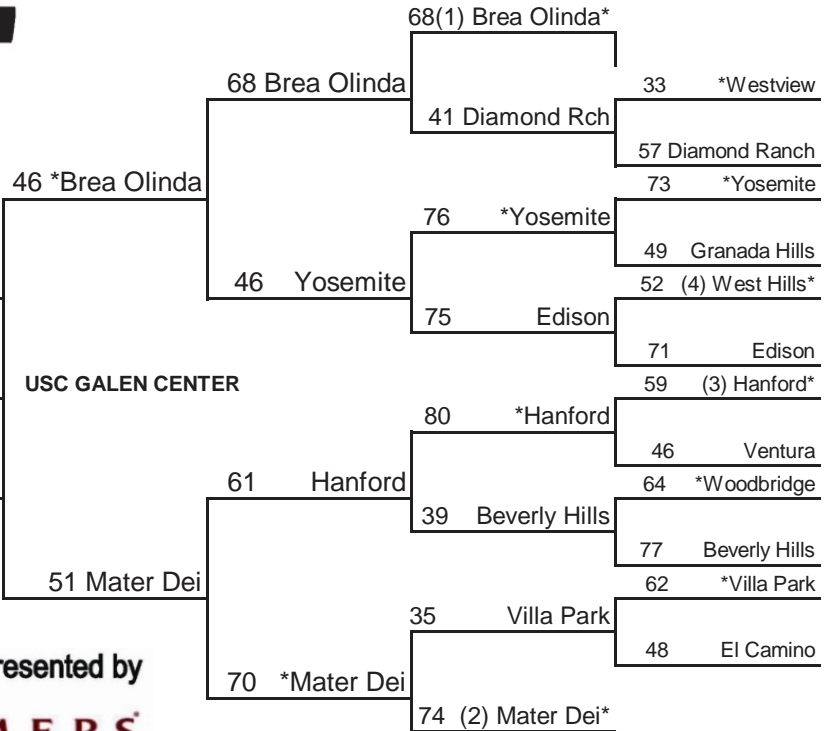

Southern California Bracket

*Denotes Home Team / Host Priority Number will determine host starting in 2nd Round
Number in parentheses denotes seeded teams

North Host Priority

1 Arch Mitty, San Jose (CCS) 24-5	9 Bella Vista, Fair Oaks (SJS) 25-5
2 Carondelet, Concord (NCS) 24-5	10 Mntgmry, Santa Rosa (NCS) 24-7
3 Presentation, San Jose (CCS) 18-11	11 Woodcreek, Roseville (SJS) 21-9
4 Vallejo (SJS) 25-6	12 Pleasant Villy, Chico (NS) 20-6
5 Northgate, W. Creek (NCS) 25-4	
6 Chico (NS) 19-7	
7 St. Francis, Sac. (SJS) 22-8	
8 Dublin (NCS) 21-7	

South Host Priority

1 Brea Olinda, Brea (SS) 30-2	9 Diamond Ranch, Pomona (SS) 26-2
2 Mater Dei, Santa Ana (SS) 28-1	10 El Camino, Woodland Hills (LAS) 22-7
3 Hanford (CS) 28-3	11 Beverly Hills (SS) 20-12
4 West Hills, Santee (SDS) 24-6	12 Granada Hills (LAS) 17-12
5 Yosemite, Oakhurst (CS) 28-3	13 Edison, Huntington Beach (SS) 22-5
6 Woodbridge, Irvine (SS) 27-6	14 Ventura (SS) 25-5
7 Villa Park (SS) 24-7	
8 Westview, San Diego (SDS) 26-5