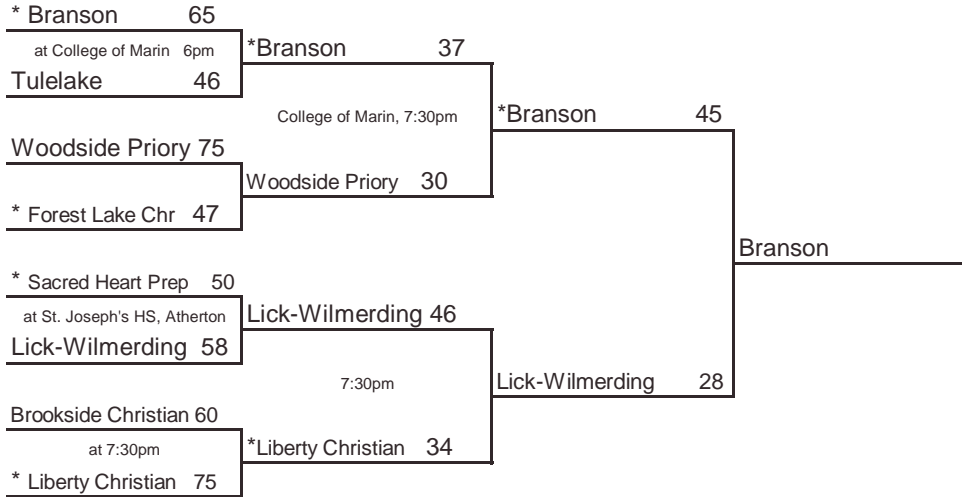

FINAL, March 14  
1:30pm, ARCO Arena

**Seeded Teams**

- 1 Campbell Hall
- 2 Horizon
- 3 Valley Christian
- 4 Garces

**Host Priority**

- 1 Campbell Hall, North Hollywood (SS) 27-5
- 2 Horizon, San Diego (SDS) 21-10
- 3 Valley Christian, Cerritos (SS) 27-3
- 4 Garces, Bakersfield (CS) 22-8
- 5 Army Navy, Carlsbad (SDS) 21-5
- 6 San Joaquin Memorial, Fresno (CS) 24-8
- 7 Twentynine Palms (SS) 26-4
- 8 Rosamond (SS) 25-5
- 9 LACES (LA) 11-20

\* Indicates host team. Game played at host school at 7 pm, unless otherwise indicated.

In **Southern California only**, host school is determined by host priority in first round and seeding in subsequent rounds.

# 2008 CIF STATE BASKETBALL CHAMPIONSHIPS NORTHERN CALIFORNIA - BOYS DIVISION V

www.cifstate.org

ROUND I, March 3  
Home Sites

ROUND II, March 4  
Home Sites

REG SEMIS, March 6  
Home Sites

NORCAL, March 8  
3pm, Folsom HS

FINAL, March 15  
11:15am, ARCO Arena

**Seeded Teams**

- 1 Branson
- 2 Liberty Christian
- 3 Sacred Heart Prep
- 4 Forest Lake Chr

**Host Priority**

- 1 Branson, Ross (NCS) 28-3
- 2 Liberty Christian, Redding (NS) 24-6
- 3 Sacred Heart Prep, Atherton (CCS) 19-8
- 4 Forest Lake Chr, Auburn (SJS) 22-9
- 5 Woodside Priory, Portola Valley (CCS) 24-5
- 6 Lick-Wilmerding, San Francisco (NCS) 24-8
- 7 Brookside Chr., Stockton (SJS) 21-4
- 8 Tulelake (NS) 22-8