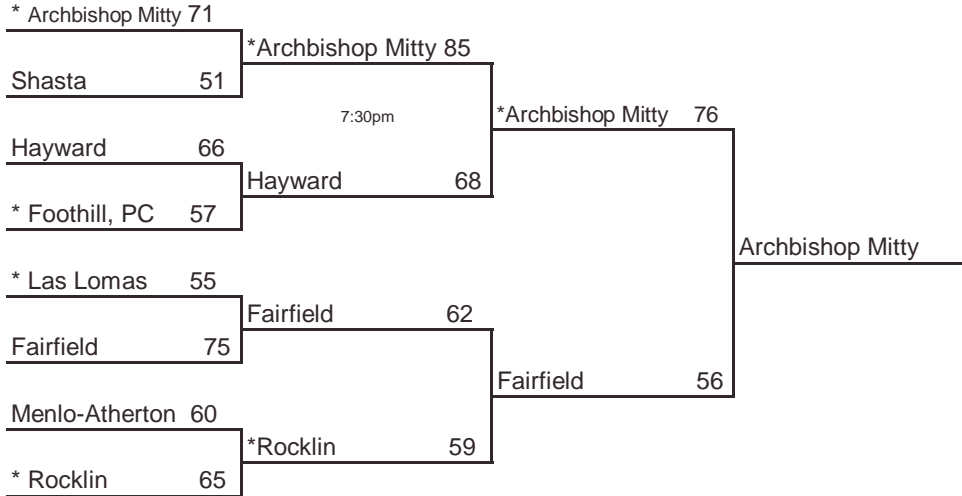

\* Indicates host team. Game played at host school at 7 pm, unless otherwise indicated. In **Southern California only**, host school is determined by host priority in first round and seeding in subsequent rounds.

# 2008 CIF STATE BASKETBALL CHAMPIONSHIPS NORTHERN CALIFORNIA - BOYS DIVISION II

www.cifstate.org

*ROUND I, March 3*  
Home Sites

*ROUND II, March 4*  
Home Sites

*REG SEMIS, March 6*  
Home Sites

*NORCAL, March 8*  
8pm, ARCO Arena

*FINAL, March 14*  
8pm, ARCO Arena

**Seeded Teams**

- 1 Archbishop Mitty
- 2 Rocklin
- 3 Las Lomas
- 4 Foothill, PC

**Host Priority**

- 1 Archbishop Mitty, San Jose (CCS) 29-1
- 2 Rocklin (SJS) 29-2
- 3 Las Lomas, Walnut Creek (NCS) 18-11
- 4 Foothill, Palo Cedro (NS) 21-7
- 5 Hayward (NCS) 22-7
- 6 Fairfield (SJS) 26-5
- 7 Menlo-Atherton, Atherton (CCS) 21-10
- 8 Shasta, Redding (NS) 19-9