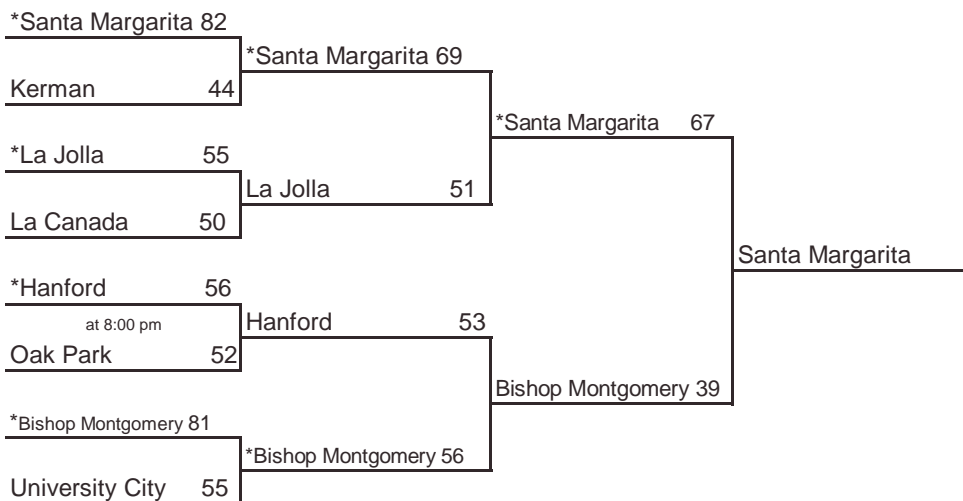

FINAL, March 15  
2:45pm, ARCO Arena

**Seeded Teams**

- 1 El Camino
- 2 Riordan
- 3 Campolindo
- 4 Enterprise

**Host Priority**

- 1 El Camino, Sacramento (SJS) 25-5
- 2 Archbishop Riordan, SF (CCS) 20-10
- 3 Campolindo, Moraga (NCS) 22-7
- 4 Enterprise, Redding (NS) 25-4
- 5 Mission, San Francisco (SFS) 25-4
- 6 Sacred Heart Cathedral, SF (CCS) 19-12
- 7 Sacramento (SJS) 27-3
- 8 Dublin (NCS) 23-7
- 9 Oroville (NS) 12-16

# 2008 CIF STATE BASKETBALL CHAMPIONSHIPS SOUTHERN CALIFORNIA - BOYS DIVISION III

**SANTA MARGARITA**  
72-55

ROUND I, March 3  
Home Sites

ROUND II, March 4  
Home Sites

REG SEMIS, March 6  
Home Sites

SOCAL, March 8  
12pm, LA Sports Arena

FINAL, March 15  
2:45pm, ARCO Arena

**Seeded Teams**

- 1 Santa Margarita
- 2 Bishop Montgomery
- 3 Hanford
- 4 La Jolla

**Host Priority**

- 1 Santa Margarita, Rancho SM (SS) 26-5
- 2 Bishop Montgomery, Torrance (SS) 24-6
- 3 Hanford (CS) 29-3
- 4 La Jolla (SDS) 23-8
- 5 La Canada (SS) 23-8
- 6 Oak Park (SS) 23-7
- 7 University City, San Diego (SDS) 17-12
- 8 Kerman (CS) 15-13

\* Indicates host team. Game played at host school at 7 pm, unless otherwise indicated.  
In **Southern California only**, host school is determined by host priority in first round and seeding in subsequent rounds.