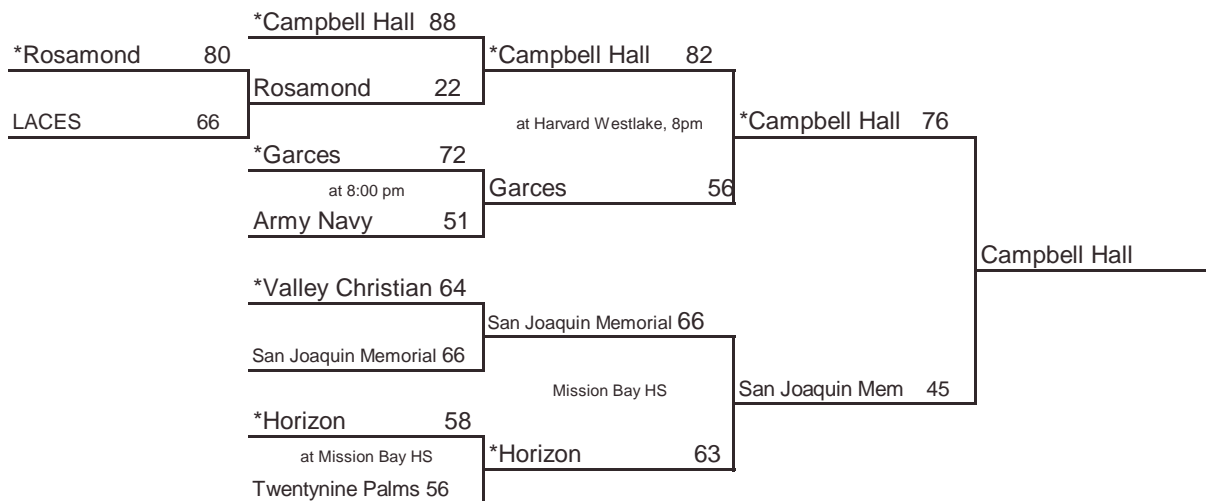

\* Indicates host team. Game played at host school at 7 pm, unless otherwise indicated.  
In **Southern California only**, host school is determined by host priority in first round and seeding in subsequent rounds.

FINAL, March 14  
1:30pm, ARCO Arena

**Seeded Teams**

- 1 Campbell Hall
- 2 Horizon
- 3 Valley Christian
- 4 Garces

**Host Priority**

- 1 Campbell Hall, North Hollywood (SS) 27-5
- 2 Horizon, San Diego (SDS) 21-10
- 3 Valley Christian, Cerritos (SS) 27-3
- 4 Garces, Bakersfield (CS) 22-8
- 5 Army Navy, Carlsbad (SDS) 21-5
- 6 San Joaquin Memorial, Fresno (CS) 24-8
- 7 Twentynine Palms (SS) 26-4
- 8 Rosamond (SS) 25-5
- 9 LACES (LA) 11-20