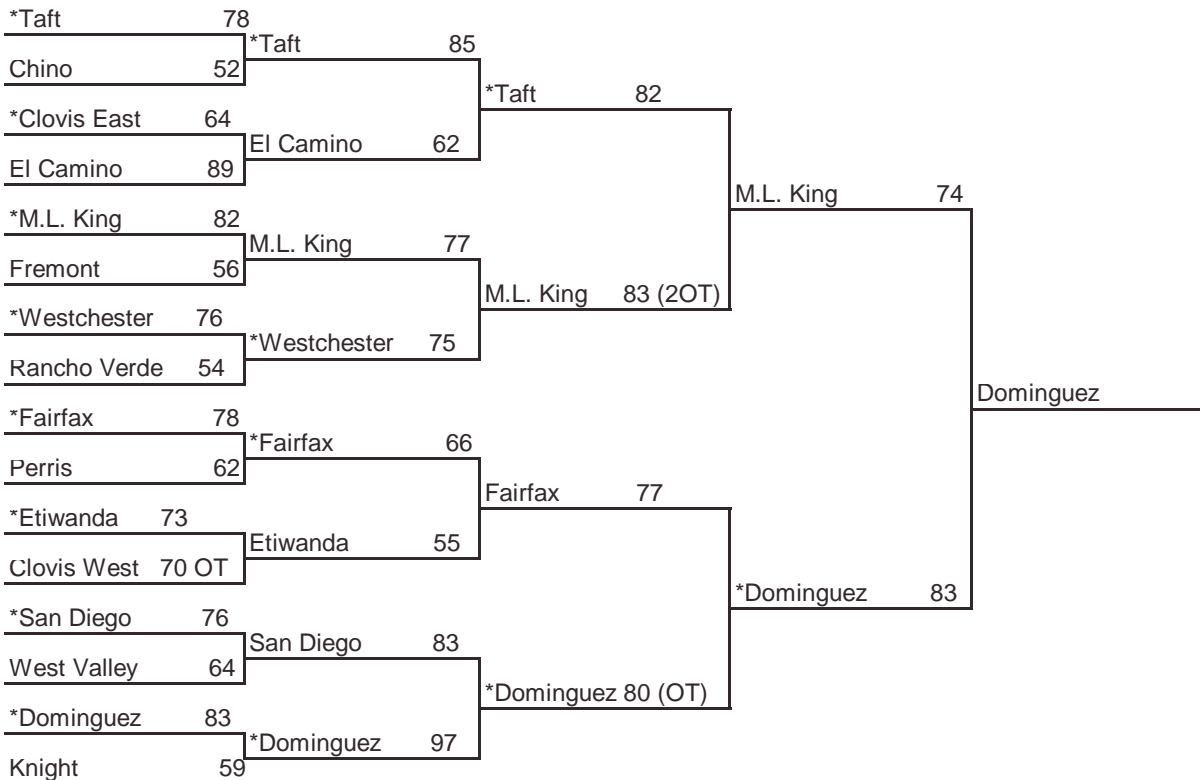

FINAL, March 15  
8pm, ARCO Arena

**Seeded Teams**

- 1 McClymonds
- 2 De La Salle
- 3 Bellarmine
- 4 Folsom

**Host Priority**

- 1 McClymonds, Oakland (OS) 28-0
- 2 De La Salle, Concord (NCS) 26-3
- 3 Bellarmine, San Jose (CCS) 19-9
- 4 Folsom (SJS) 24-7
- 5 Newark Memorial (NCS) 25-6
- 6 Oakland (OS) 22-8
- 7 Oak Grove, San Jose (CCS) 18-9
- 8 Rodriguez, Fairfield (SJS) 26-6
- 9 Lincoln, San Francisco (SFS) 24-10

# 2008 CIF STATE BASKETBALL CHAMPIONSHIPS SOUTHERN CALIFORNIA - BOYS DIVISION I

**McCLYMONDS**  
73-54

ROUND I, March 3  
Home Sites

ROUND II, March 4  
Home Sites

REG SEMIS, March 6  
Home Sites

SOCAL, March 8  
8pm, LA Sports Arena

FINAL, March 15  
8pm, ARCO Arena

**Seeded Teams & Travel Priority**

- 1 Taft, Los Angeles (LAS) 25-3
- 2 Dominguez, Compton (SS) 28-3
- 3 Fairfax, Los Angeles (LAS) 25-5
- 4 Westchester, Los Angeles (LAS) 28-4
- 5 M.L. King, Riverside (SS) 29-2
- 6 Etiwanda (SS) 30-2
- 7 San Diego (SDS) 22-4
- 8 Clovis East (CS) 21-12
- 9 El Camino, Oceanside (SDS) 28-3
- 10 West Valley, Hemet (SS) 25-3
- 11 Clovis West (CS) 25-6
- 12 Fremont, Los Angeles (LAS) 21-7
- 13 Rancho Verde, Moreno Valley (SS) 23-6
- 14 Perris (SS) 25-6
- 15 Knight, Palmdale (SS) 23-8
- 16 Chino Hills, Chino (SS) 26-3

\* Indicates host team. Game played at host school at 7 pm, unless otherwise indicated. In **Southern California only**, host school is determined by host priority in first round and seeding in subsequent rounds.