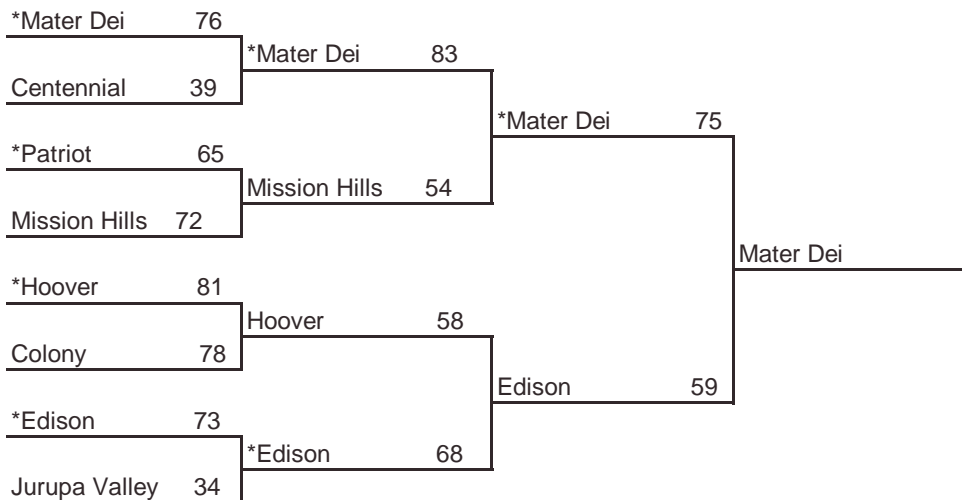

Seeded Teams

- 1 Mater Dei
- 2 Edison
- 3 Hoover
- 4 Patriot

Host Priority

- 1 Mater Dei, Santa Ana (SS) 31-1
- 2 Edison, Fresno (CS) 26-4
- 3 Hoover, San Diego (SDS) 26-6
- 4 Patriot, Riverside (SS) 20-9
- 5 Mission Hills, San Marcos (SDS) 24-7
- 6 Colony, Ontario (SS) 22-10
- 7 Jurupa Valley, Riverside (SS) 24-6
- 8 Centennial, Bakersfield (CS) 22-6

* Indicates host team. Game played at host school at 7 pm, unless otherwise indicated.
In **Southern California only**, host school is determined by host priority in first round and seeding in subsequent rounds.