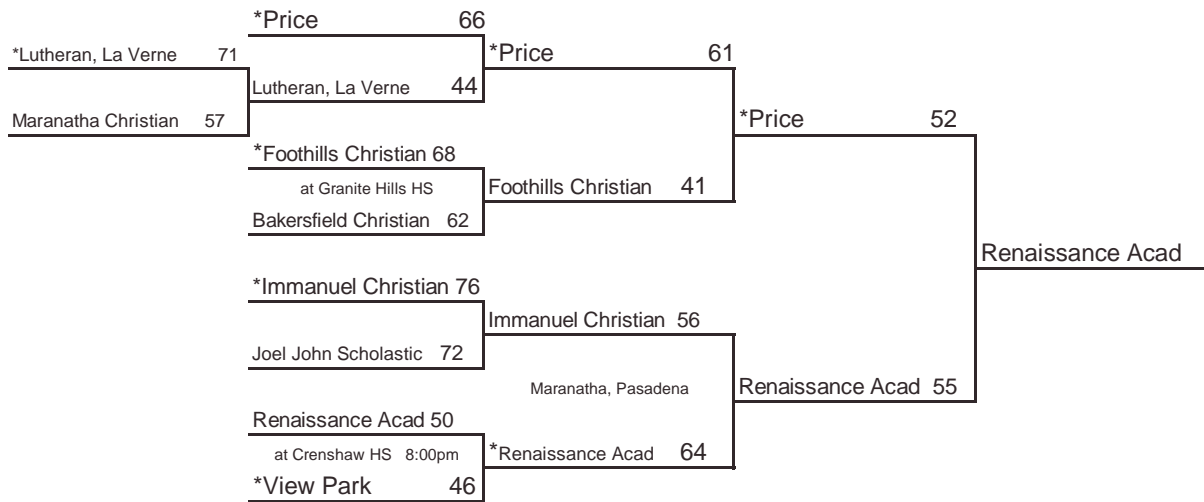

FINAL, March 15  
11:15am, ARCO Arena

**Seeded Teams**

- 1 Price
- 2 Renaissance Academy
- 3 Immanuel Chr
- 4 Foothills Chr

**Host Priority**

- 1 Price, Los Angeles (SS) 24-5
- 2 Immanuel Chr., Reedley (CS) 24-5
- 3 Foothills Chr., El Cajon (SDS) 22-9
- 4 View Park, Crenshaw (LAS) 23-12
- 5 Renaissance Academy, La Canada (SS) 24-3
- 6 Bakersfield Christian (CS) 20-7
- 7 Joel John Scholastic, Los Angeles (SS) 22-6
- 8 Lutheran, La Verne (SS) 28-0
- 9 Maranatha Chr., San Diego (SDS) 21-7