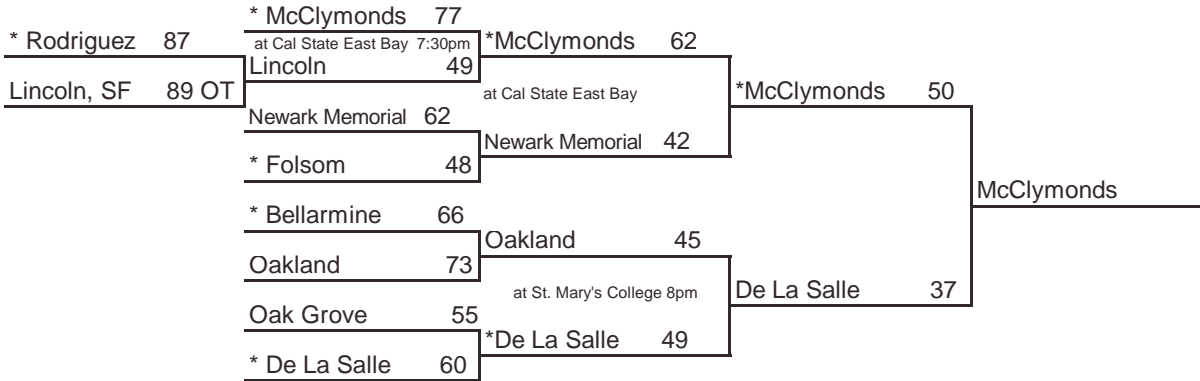

# 2008 CIF STATE BASKETBALL CHAMPIONSHIPS NORTHERN CALIFORNIA - BOYS DIVISION I

www.cifstate.org

ROUND I, March 3  
Home Sites

ROUND II, March 4  
Home Sites

REG SEMIS, March 6  
Home Sites

NORCAL, March 8  
4pm, ARCO Arena

FINAL, March 15  
8pm, ARCO Arena

**Seeded Teams**

- 1 McClymonds
- 2 De La Salle
- 3 Bellarmine
- 4 Folsom

**Host Priority**

- 1 McClymonds, Oakland (OS) 28-0
- 2 De La Salle, Concord (NCS) 26-3
- 3 Bellarmine, San Jose (CCS) 19-9
- 4 Folsom (SJS) 24-7
- 5 Newark Memorial (NCS) 25-6
- 6 Oakland (OS) 22-8
- 7 Oak Grove, San Jose (CCS) 18-9
- 8 Rodriguez, Fairfield (SJS) 26-6
- 9 Lincoln, San Francisco (SFS) 24-10

# 2008 CIF STATE BASKETBALL CHAMPIONSHIPS SOUTHERN CALIFORNIA - BOYS DIVISION I

**McCLYMONDS**  
73-54

ROUND I, March 3  
Home Sites

ROUND II, March 4  
Home Sites

REG SEMIS, March 6  
Home Sites

SOCAL, March 8  
8pm, LA Sports Arena

FINAL, March 15  
8pm, ARCO Arena

**Seeded Teams & Travel Priority**

- 1 Taft, Los Angeles (LAS) 25-3
- 2 Dominguez, Compton (SS) 28-3
- 3 Fairfax, Los Angeles (LAS) 25-5
- 4 Westchester, Los Angeles (LAS) 28-4
- 5 M.L. King, Riverside (SS) 29-2
- 6 Etiwanda (SS) 30-2
- 7 San Diego (SDS) 22-4
- 8 Clovis East (CS) 21-12
- 9 El Camino, Oceanside (SDS) 28-3
- 10 West Valley, Hemet (SS) 25-3
- 11 Clovis West (CS) 25-6
- 12 Fremont, Los Angeles (LAS) 21-7
- 13 Rancho Verde, Moreno Valley (SS) 23-6
- 14 Perris (SS) 25-6
- 15 Knight, Palmdale (SS) 23-8
- 16 Chino Hills, Chino (SS) 26-3