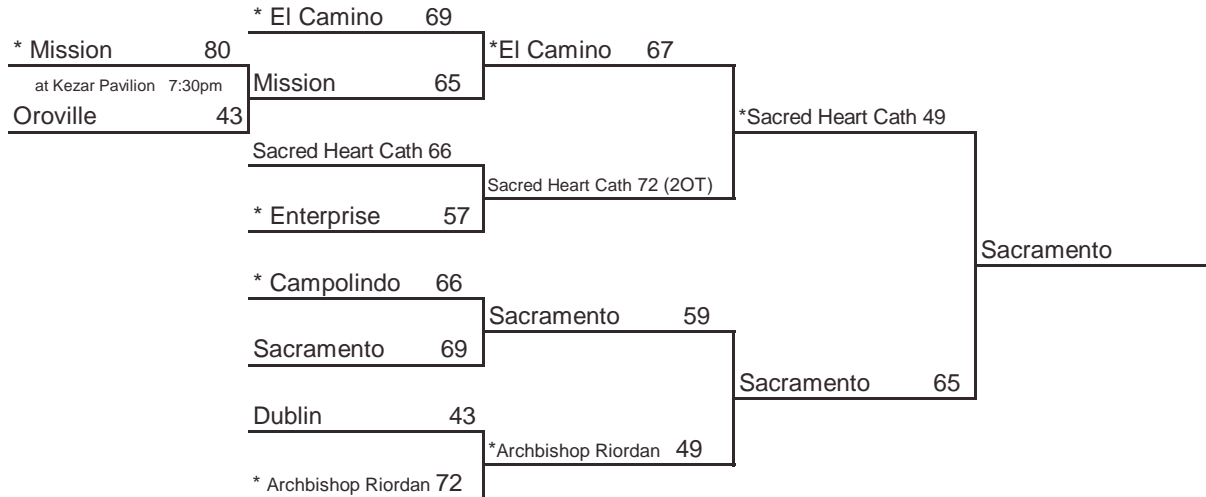

\* Indicates host team. Game played at host school at 7 pm, unless otherwise indicated.  
In **Southern California only**, host school is determined by host priority in first round and seeding in subsequent rounds.

# 2008 CIF STATE BASKETBALL CHAMPIONSHIPS NORTHERN CALIFORNIA - BOYS DIVISION III

www.cifstate.org

ROUND I, March 3  
Home Sites

ROUND II, March 4  
Home Sites

REG SEMIS, March 6  
Home Sites

NORCAL, March 8  
12pm, ARCO Arena

FINAL, March 15  
2:45pm, ARCO Arena

**Seeded Teams**

- 1 El Camino
- 2 Riordan
- 3 Campolindo
- 4 Enterprise

**Host Priority**

- 1 El Camino, Sacramento (SJS) 25-5
- 2 Archbishop Riordan, SF (CCS) 20-10
- 3 Campolindo, Moraga (NCS) 22-7
- 4 Enterprise, Redding (NS) 25-4
- 5 Mission, San Francisco (SFS) 25-4
- 6 Sacred Heart Cathedral, SF (CCS) 19-12
- 7 Sacramento (SJS) 27-3
- 8 Dublin (NCS) 23-7
- 9 Oroville (NS) 12-16