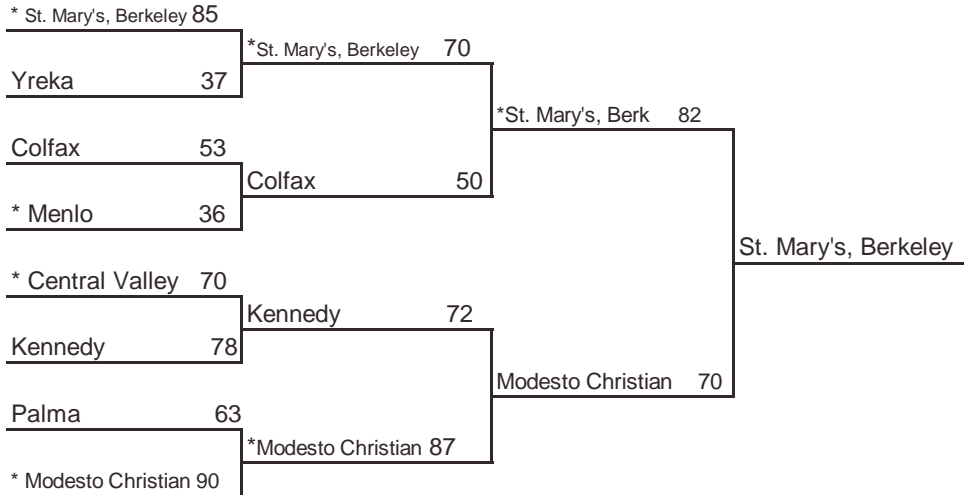

\* Indicates host team. Game played at host school at 7 pm, unless otherwise indicated.  
In **Southern California only**, host school is determined by host priority in first round and seeding in subsequent rounds.

# 2008 CIF STATE BASKETBALL CHAMPIONSHIPS NORTHERN CALIFORNIA - BOYS DIVISION IV

www.cifstate.org

ROUND I, March 3  
Home Sites

ROUND II, March 4  
Home Sites

REG SEMIS, March 6  
Home Sites

NORCAL, March 8  
7pm, Folsom HS

FINAL, March 14  
1:30pm, ARCO Arena

**Seeded Teams**

- 1 St. Mary's
- 2 Modesto Christian
- 3 Central Valley
- 4 Menlo

**Host Priority**

- 1 St. Mary's, Berkeley (NCS) 30-1
- 2 Modesto Christian (SJS) 27-4
- 3 Central Valley, Shasta Lake (NS) 25-3
- 4 Menlo, Atherton (CCS) 23-7
- 5 Colfax (SJS) 27-3
- 6 Kennedy, Richmond (NCS) 26-5
- 7 Palma, Salinas (CCS) 20-8
- 8 Yreka (NS) 8-18